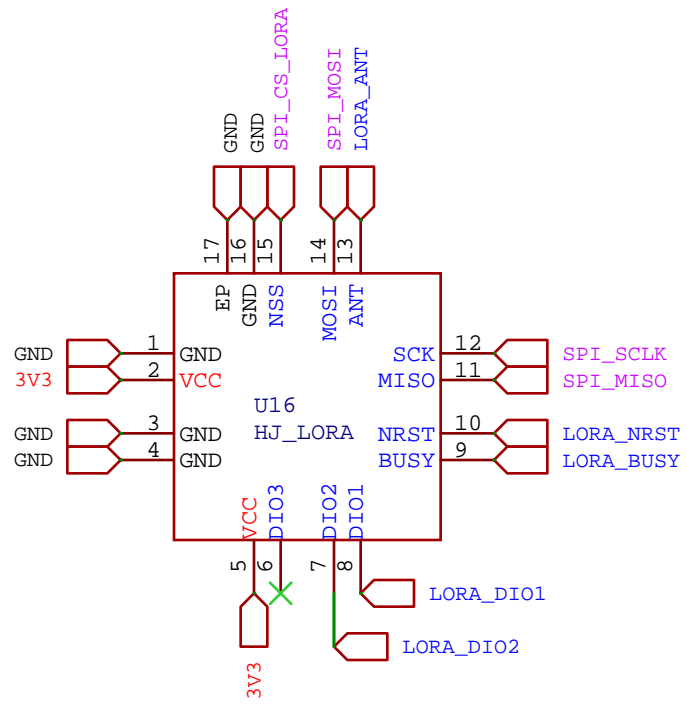

Schematic	LoShark L1			Update Date	2023-07-29
				Create Date	
Page	Core			Part Number	
Drawn	reimu	LoShark NG			
Reviewed					
License	CERN-OHL2-S	VER	SIZE	PAGE	1 OF 4
SUDOMAKER		V2.2	A4	SudoMaker	

Schematic	LoShark L1			Update Date	2023-07-29
				Create Date	
Page	Storage			Part Number	
Drawn	reimu	LoShark NG			
Reviewed					
License	CERN-OHL2-S	VER	SIZE	PAGE	2 OF 4
SUDOMAKER		V2.2	A4	SudoMaker	

Schematic	LoShark L1			Update Date	2023-07-29
				Create Date	
Page	Lora			Part Number	
Drawn	reimu	LoShark NG			
Reviewed					
License	CERN-OHL2-S	VER	SIZE	PAGE	3 OF 4
SUDOMAKER		V2.2	A4	SudoMaker	

Schematic	LoShark L1			Update Date	2023-07-29
				Create Date	
Page	Misc			Part Number	
Drawn	reimu	LoShark NG			
Reviewed					
License	CERN-OHL2-S	VER	SIZE	PAGE	4 OF 4
SUDOMAKER		V2.2	A4	SudoMaker	