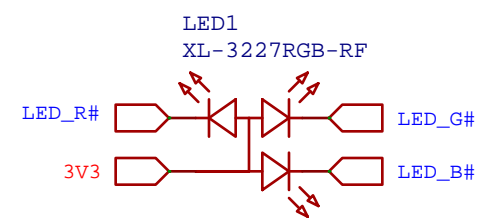

Schematic	LoShark L1			Update Date	2023-07-29
				Create Date	
Page	Core			Part Number	
Drawn	reimu	LoShark NG			
Reviewed					
License	CERN-OHL2-S	VER	SIZE	PAGE	1 OF 4
SUDOMAKER		V2.2	A4	SudoMaker	

Schematic	LoShark L1			Update Date	2023-07-29
				Create Date	
Page	Storage			Part Number	
Drawn	reimu	LoShark NG			
Reviewed					
License	CERN-OHL2-S	VER	SIZE	PAGE	2 OF 4
SUDOMAKER		V2.2	A4	SudoMaker	

Schematic	LoShark L1			Update Date	2023-07-29
				Create Date	
Page	Lora			Part Number	
Drawn	reimu	LoShark NG			
Reviewed					
License	CERN-OHL2-S	VER	SIZE	PAGE	3 OF 4
SUDOMAKER		V2.2	A4	SudoMaker	

Schematic	LoShark L1			Update Date	2023-07-29
				Create Date	
Page	Misc			Part Number	
Drawn	reimu	LoShark NG			
Reviewed					
License	CERN-OHL2-S	VER	SIZE	PAGE	4 OF 4
SUDOMAKER		V2.2	A4	SudoMaker	