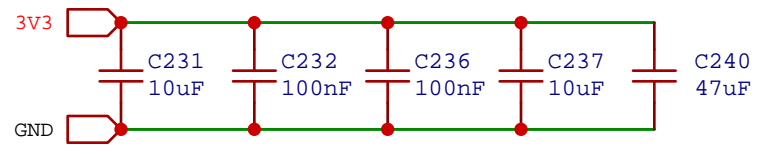

Schematic	LoShark L1			Update Date	2023-07-29
				Create Date	
Page	Core			Part Number	
Drawn	reimu	LoShark NG			
Reviewed					
License	CERN-OHL2-S	VER	SIZE	PAGE	1 OF 4
SUDOMAKER		V2.2	A4	SudoMaker	

Schematic	LoShark L1			Update Date	2023-07-29
				Create Date	
Page	Storage			Part Number	
Drawn	reimu	LoShark NG			
Reviewed					
License	CERN-OHL2-S	VER	SIZE	PAGE	2 OF 4
SUDOMAKER		V2.2	A4	SudoMaker	

Schematic	LoShark L1			Update Date	2023-07-29
				Create Date	
Page	Lora			Part Number	
Drawn	reimu	LoShark NG			
Reviewed					
License	CERN-OHL2-S	VER	SIZE	PAGE	3 OF 4
SUDOMAKER		V2.2	A4	SudoMaker	

Schematic	LoShark L1			Update Date	2023-07-29
				Create Date	
Page	Misc			Part Number	
Drawn	reimu	LoShark NG			
Reviewed					
License	CERN-OHL2-S	VER	SIZE	PAGE	4 OF 4
SUDOMAKER		V2.2	A4	SudoMaker	