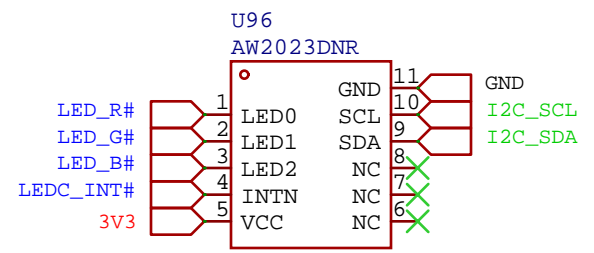

Schematic	LoShark L1			Update Date	2023-07-29
				Create Date	
Page	Core			Part Number	
Drawn	reimu	LoShark NG			
Reviewed					
License	CERN-OHL2-S	VER	SIZE	PAGE	1 OF 4
SUDOMAKER		V2.2	A4	SudoMaker	

Schematic	LoShark L1			Update Date	2023-07-29
				Create Date	
Page	Storage			Part Number	
Drawn	reimu	LoShark NG			
Reviewed					
License	CERN-OHL2-S	VER	SIZE	PAGE	2 OF 4
SUDOMAKER		V2.2	A4	SudoMaker	

Schematic	LoShark L1			Update Date	2023-07-29
				Create Date	
Page	Lora			Part Number	
Drawn	reimu	LoShark NG			
Reviewed					
License	CERN-OHL2-S	VER	SIZE	PAGE	3 OF 4
SUDOMAKER		V2.2	A4	SudoMaker	

Schematic	LoShark L1			Update Date	2023-07-29
				Create Date	
Page	Misc			Part Number	
Drawn	reimu	LoShark NG			
Reviewed					
License	CERN-OHL2-S	VER	SIZE	PAGE	4 OF 4
SUDOMAKER		V2.2	A4	SudoMaker	