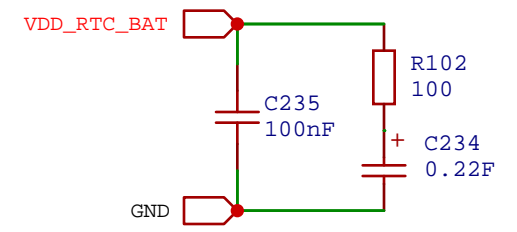

Schematic	LoShark L1			Update Date	2023-07-29
				Create Date	
Page	Core			Part Number	
Drawn	reimu	LoShark NG			
Reviewed					
License	CERN-OHL2-S	VER	SIZE	PAGE	1 OF 4
SUDOMAKER		V2.2	A4	SudoMaker	

Schematic	LoShark L1			Update Date	2023-07-29
				Create Date	
Page	Storage			Part Number	
Drawn	reimu	LoShark NG			
Reviewed					
License	CERN-OHL2-S	VER	SIZE	PAGE	2 OF 4
SUDOMAKER		V2.2	A4	SudoMaker	

Schematic	LoShark L1			Update Date	2023-07-29
				Create Date	
Page	Lora			Part Number	
Drawn	reimu	LoShark NG			
Reviewed					
License	CERN-OHL2-S	VER	SIZE	PAGE	3 OF 4
SUDOMAKER		V2.2	A4	SudoMaker	

Schematic	LoShark L1			Update Date	2023-07-29
				Create Date	
Page	Misc			Part Number	
Drawn	reimu	LoShark NG			
Reviewed					
License	CERN-OHL2-S	VER	SIZE	PAGE	4 OF 4
SUDOMAKER		V2.2	A4	SudoMaker	